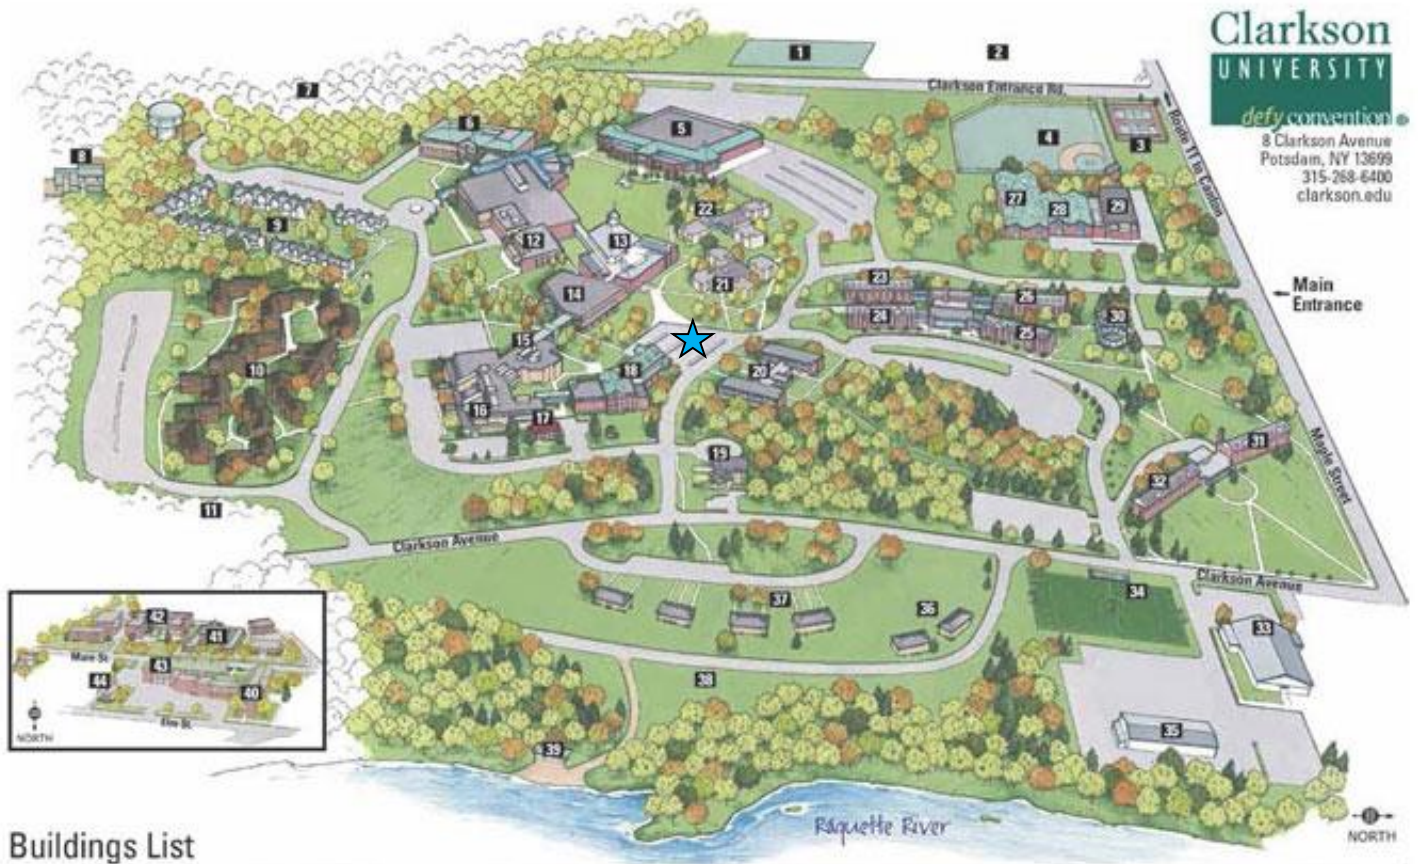

Mathematics Conference and Competition of Northern New York (MCCNNY)

A Conference for Undergraduate and Graduate Students in Northern New York

October 28, 2017
Clarkson University
8 Clarkson Ave, Potsdam, NY 13699-5815

Clarkson
UNIVERSITY
defy.convention™
8 Clarkson Avenue
Potsdam, NY 13699
315-268-6400
clarkson.edu

Buildings List

1. Clarkson Field	10. Woodstock Village	15. Technology Advancement Center	22. Price Hall (Farrisee, Newell, Dmsby, Thomas) Air Force ROTC	29. Alumni Gymnasium	38. A. George Davis Park
2. Scott Softball Field	11. Woodstock Field	16. Cora & Bayard Clarkson Science Center	23. Brooks House	30. Holcroft House (Admissions)	39. Canoe House
3. Tennis Courts	12. William J. Rowley Science and Engineering Laboratories	17. Woodstock Lodge	24. Reynolds House	31. Hamlin House	40. Downtown Snell Hall
4. Snell Field	13. Student Center	18. Bertrand H. Snell Hall	25. Cubley House	32. Powers House	41. Old Main
5. Cheel Campus Center	14. Andrew S. Schuler Educational Resources Center (ERC) (Student Health Center)	19. Foster House	26. Ross House	33. Walker Center	42. Clarkson Hall (Health Professional Programs)
6. Center for Advanced Materials Processing (CAMP)		20. Moore House	27. Andrew M. Schuler Recreation Building (IRC)	34. Hantz Field	43. Congdon Hall
7. Theme Houses		21. Graham Hall (Donahue, Dixon, Van Not, Wilson)	28. Deneka Family Fitness Center	35. Carpenter Shop	44. Army ROTC
8. Denny Brown Adirondack Lodge				36. Crescent Apartments	
9. Townhouse Apartments				37. Riverside Apartments	

★ **Parking and sessions in Snell Hall Saturday (Rooms 212, 213, 214)**